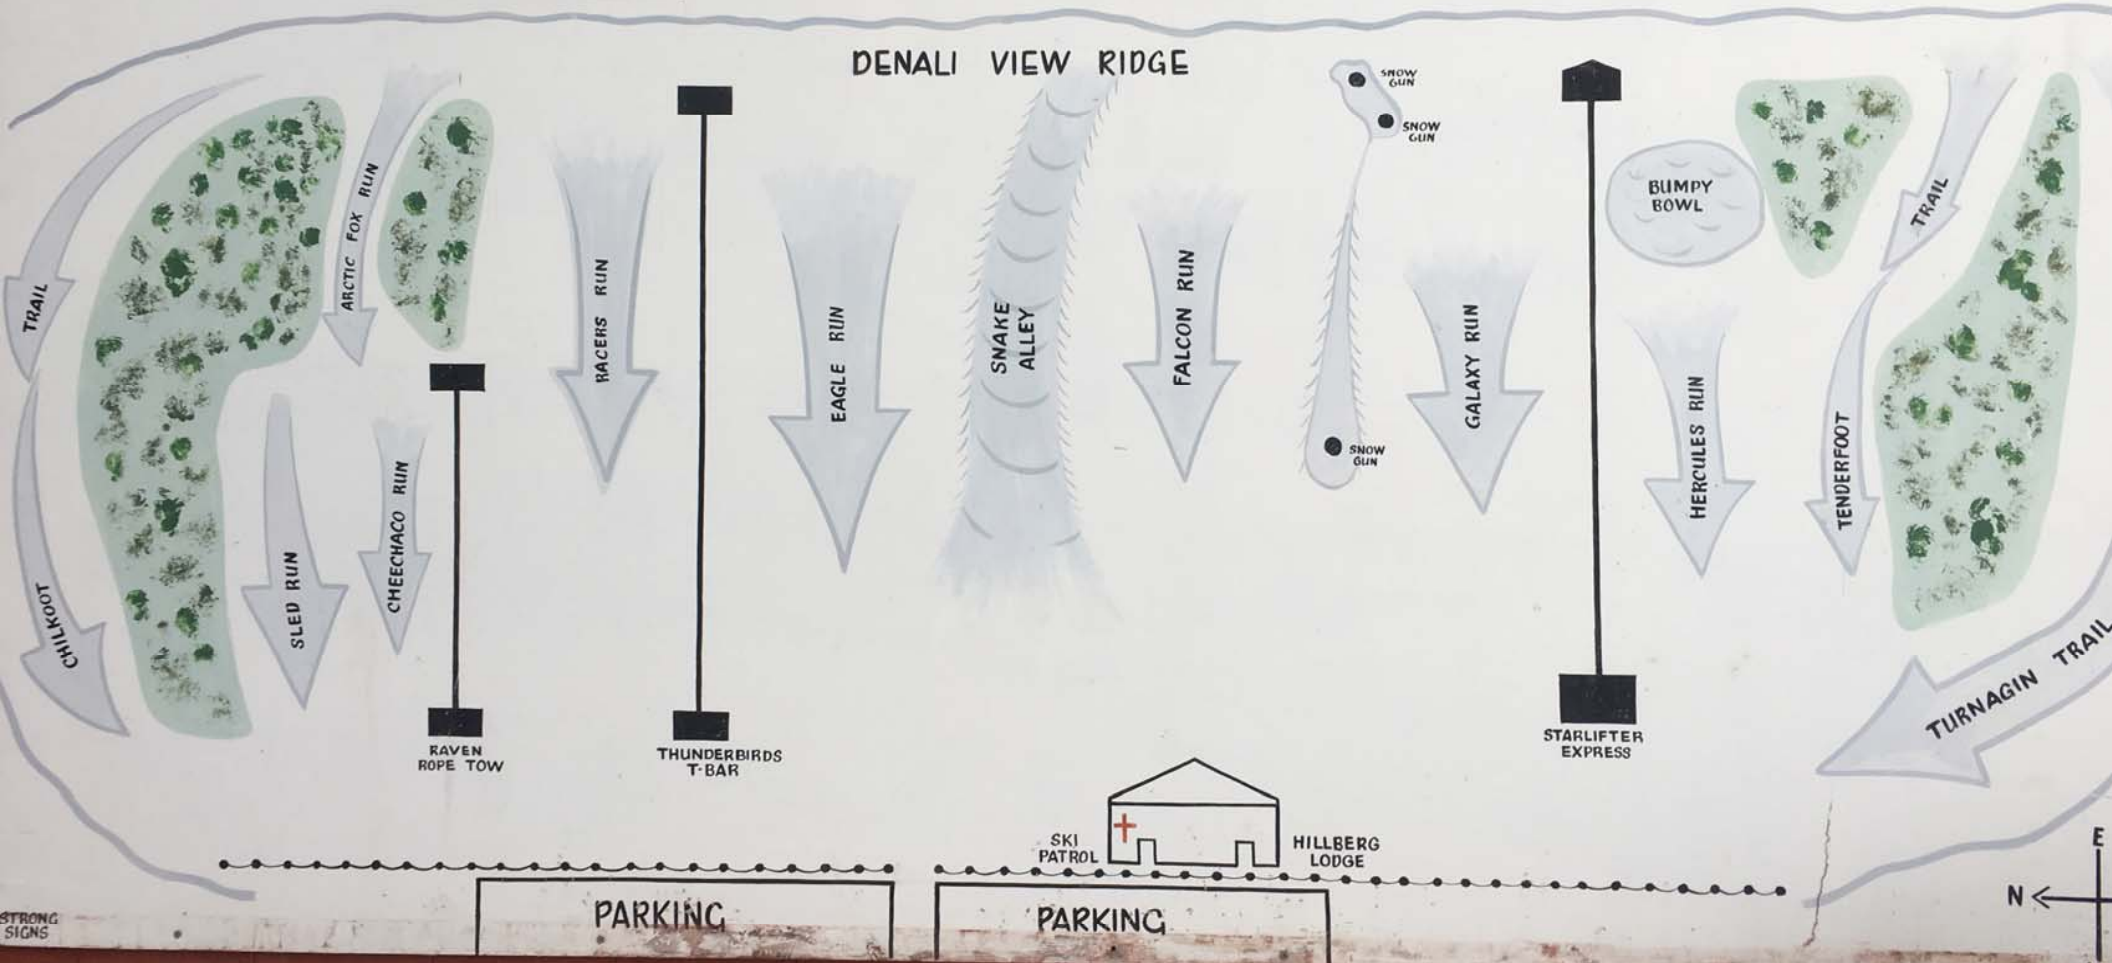

HILLBERG SKI AREA

FIRST AID

WALLBERG SKI PATROL

Trash

Don't forget to include the key.

Don't forget to include the key.

T-BAR & GRILL

HES

COMBO IT

Add **side salad**, fries, tots, OR chips & salsa AND fountain beverage for 2.99

Add chili to fries, burgers or hotdog for 1.00

BEVERAGE

calories vary

Bottle Water 0 Cal 2.00

Brewed Coffee 0 Cal (free refills) 2.49